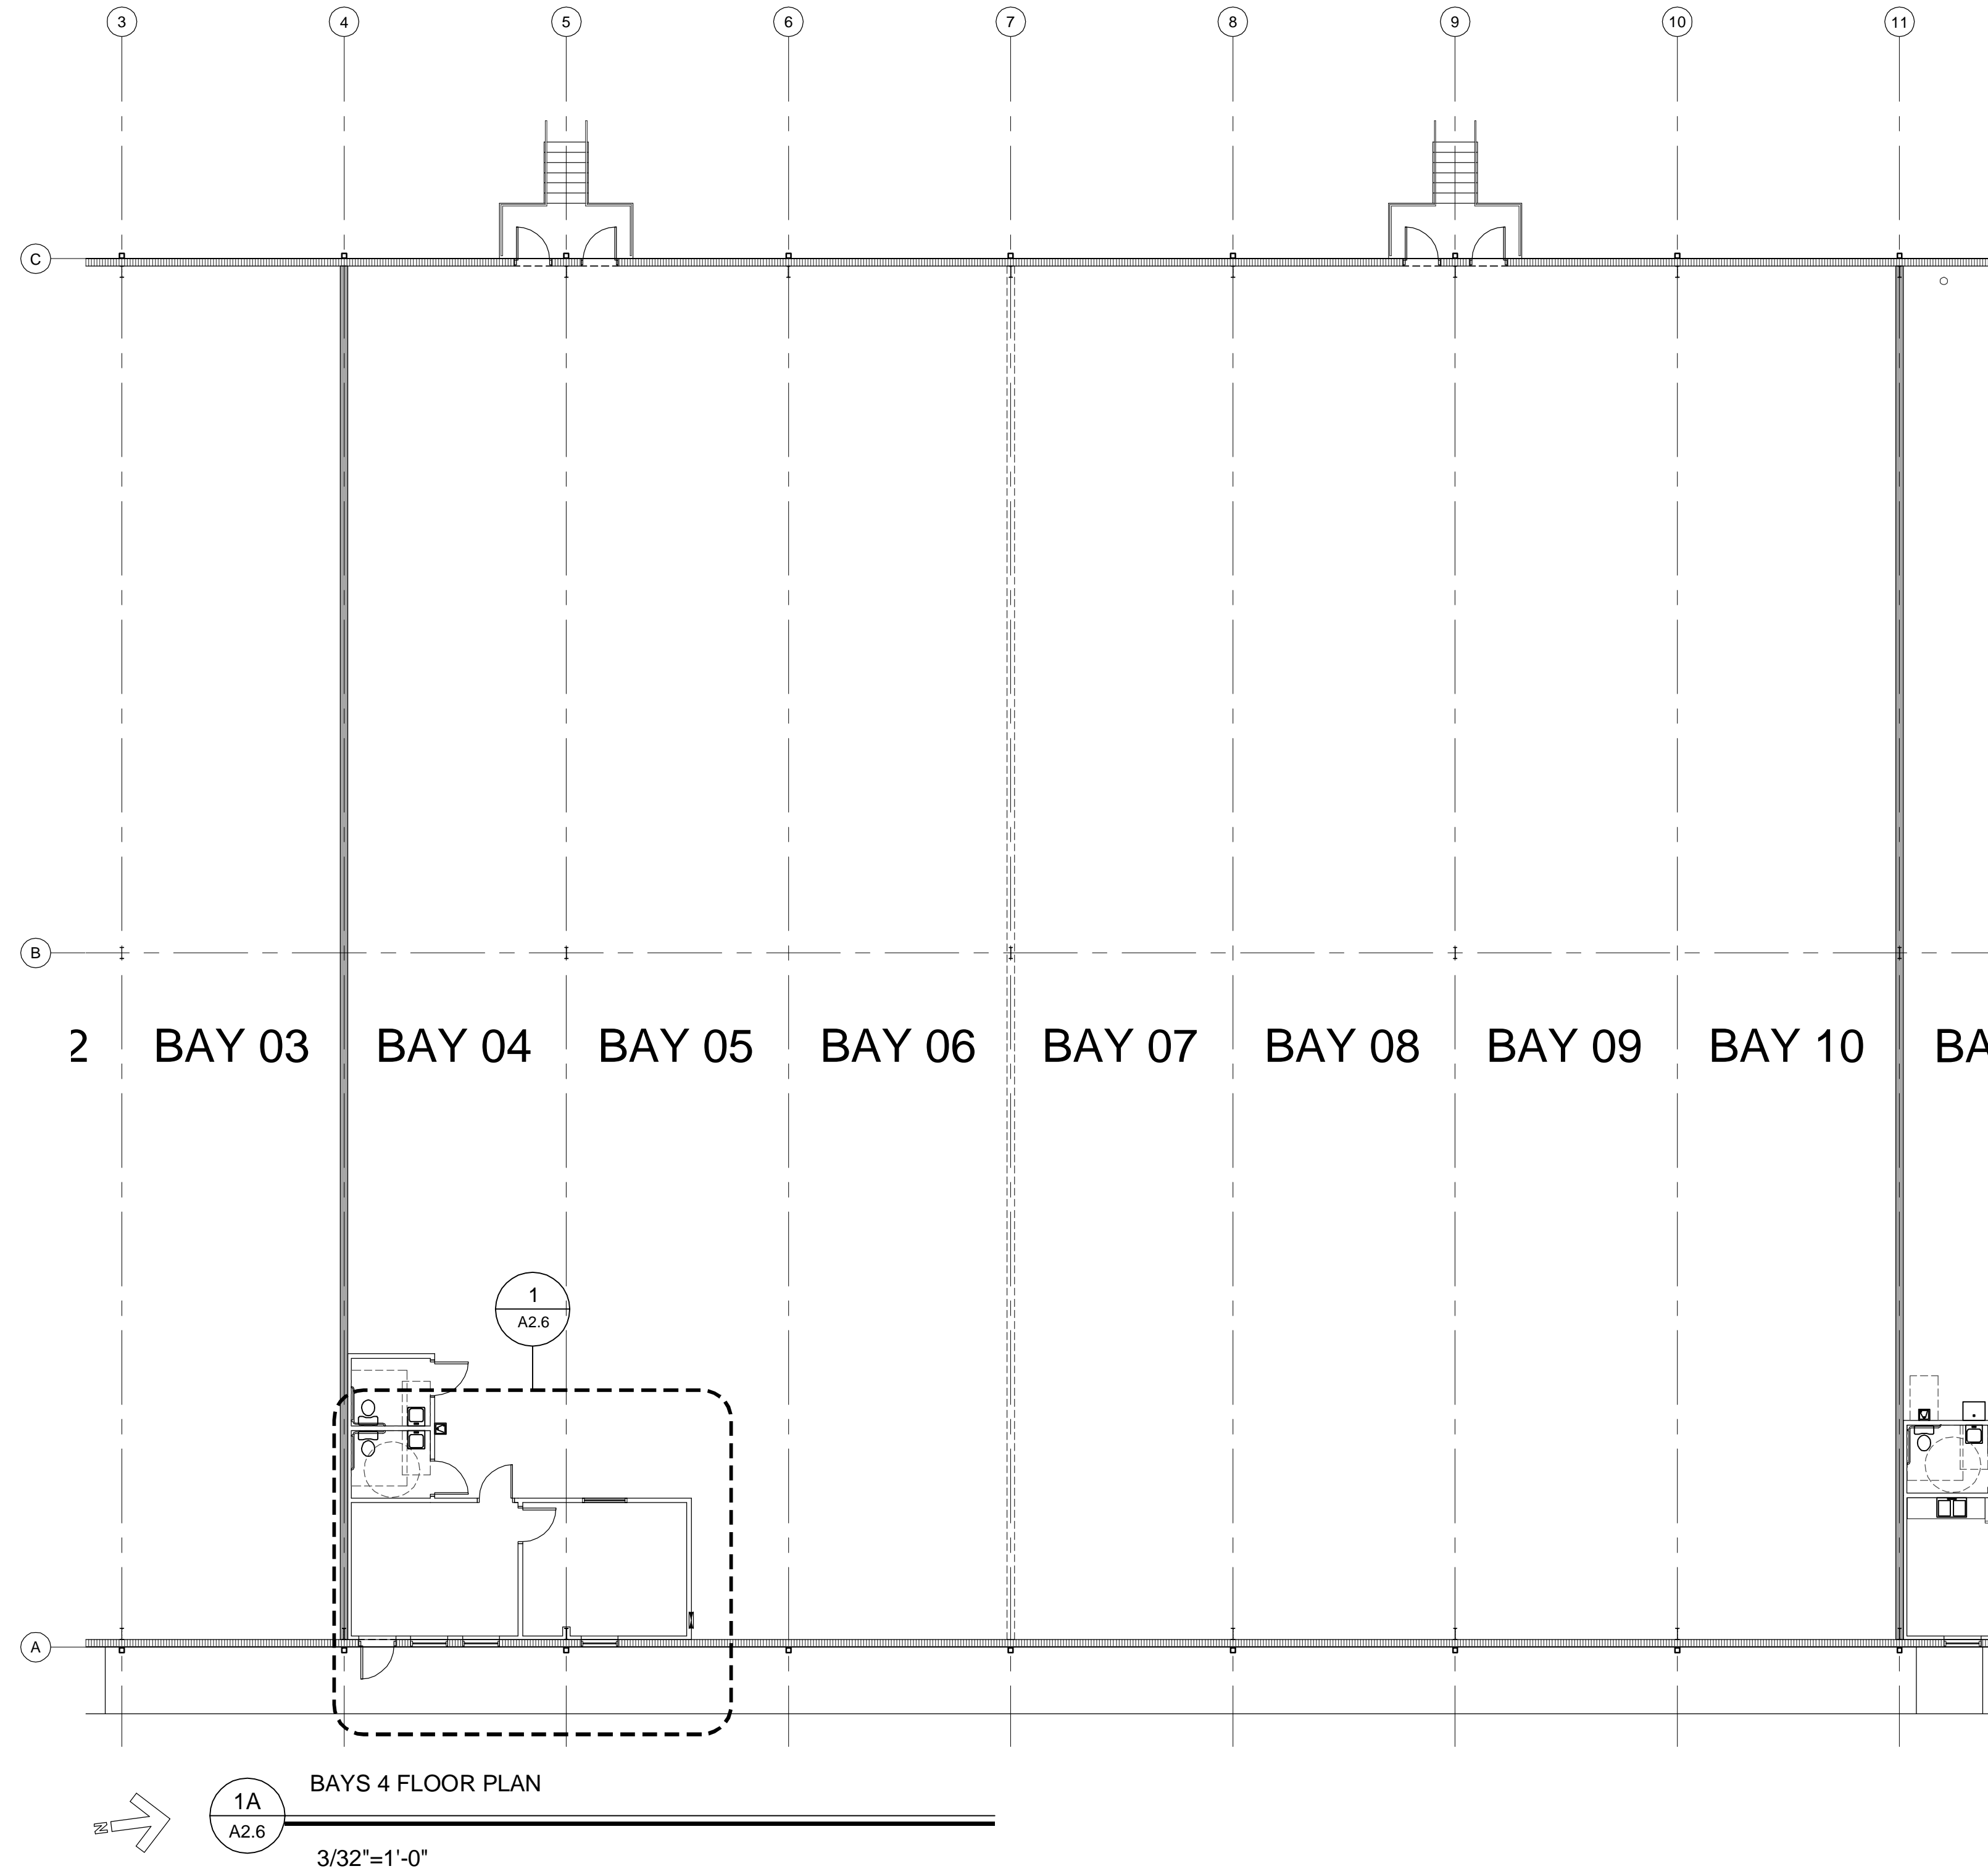

1 2 3 4 5 6 7 8  
D  
© WALLIS MURPHY BOYINGTON, ARCHITECTS  
C  
B  
A

H:\2006\05229\05229.dwg - BAY04-void.dwg, 6/19/2009 3:14:58 PM, rmmidan, Landscape 2x26

1 2 3 4 5 6 7 8